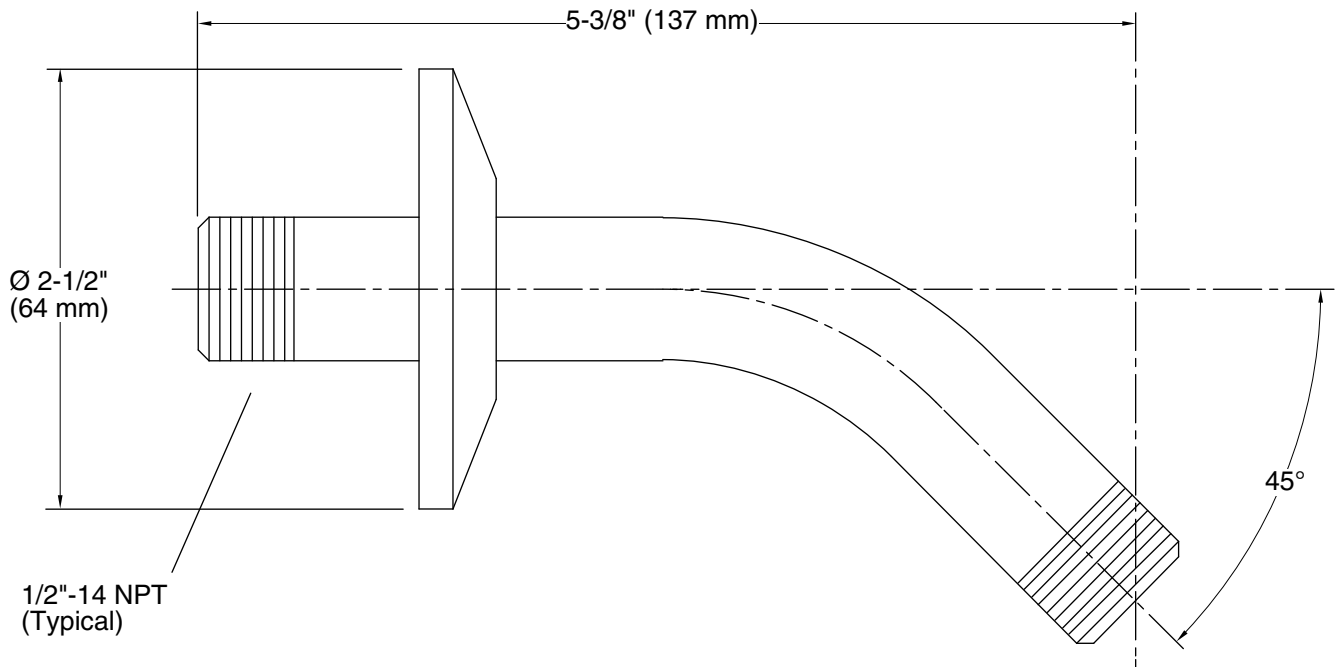

Features

- Arm features 5#" reach.
- ½" NPT connection.

Material

- Durable metal construction.
- KOHLER finishes resist corrosion and tarnishing.

Installation

- Wall-mount.

Recommended Products/Accessories

K-23723 Faucet cleaner

Technical Information

All product dimensions are nominal.